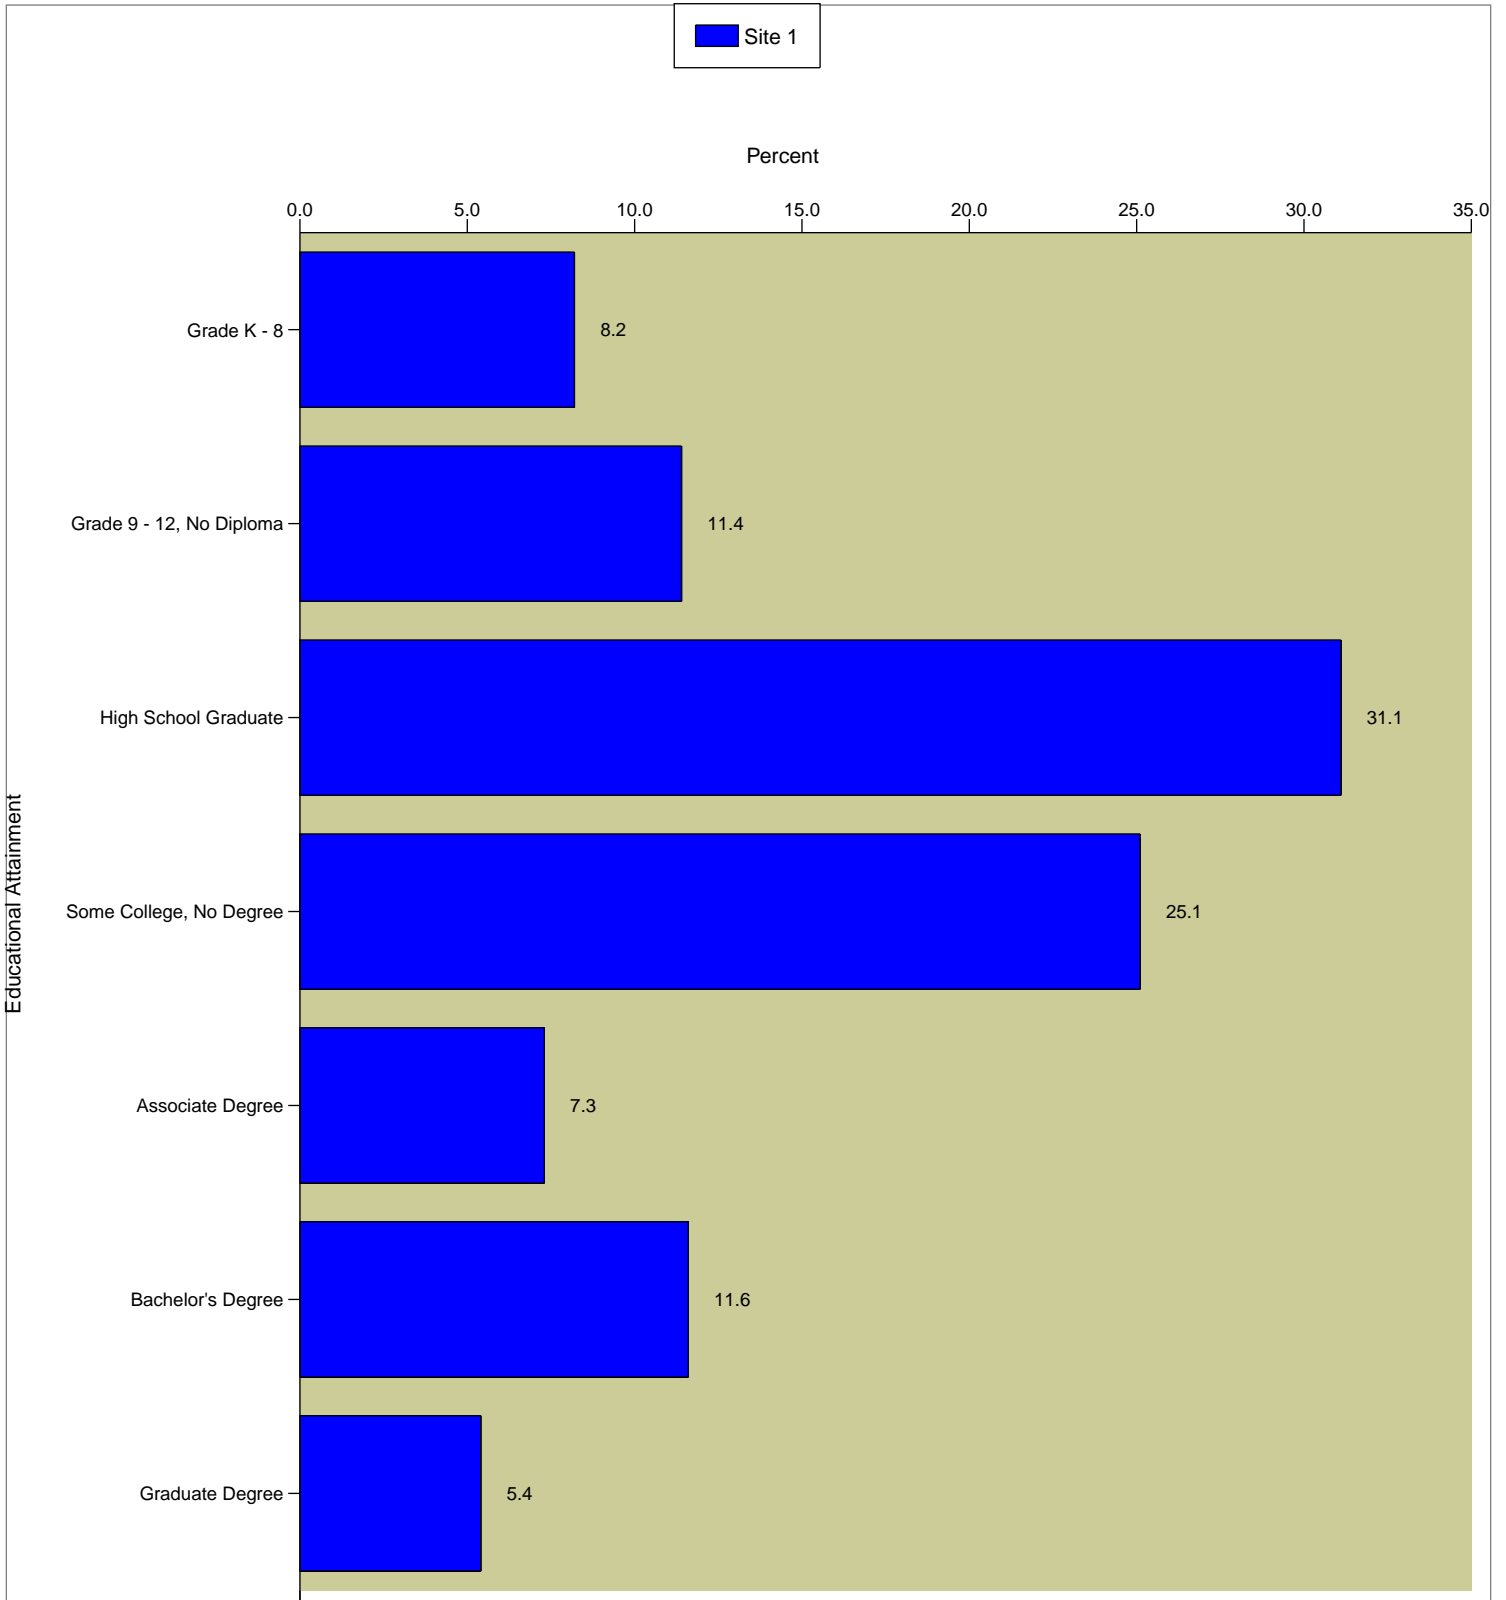

Population 25+ by Educational Attainment Chart

Prepared by Flake & Kelley Commerical

Site 1
Harrison Metro

Census 2000 Population 25+ by Educational Attainment

Data Note: Graduate Degree includes those who have earned a Master's Professional, or Doctorate Degree.

Source: U.S. Bureau of the Census, 2000 Census of Population and Housing.